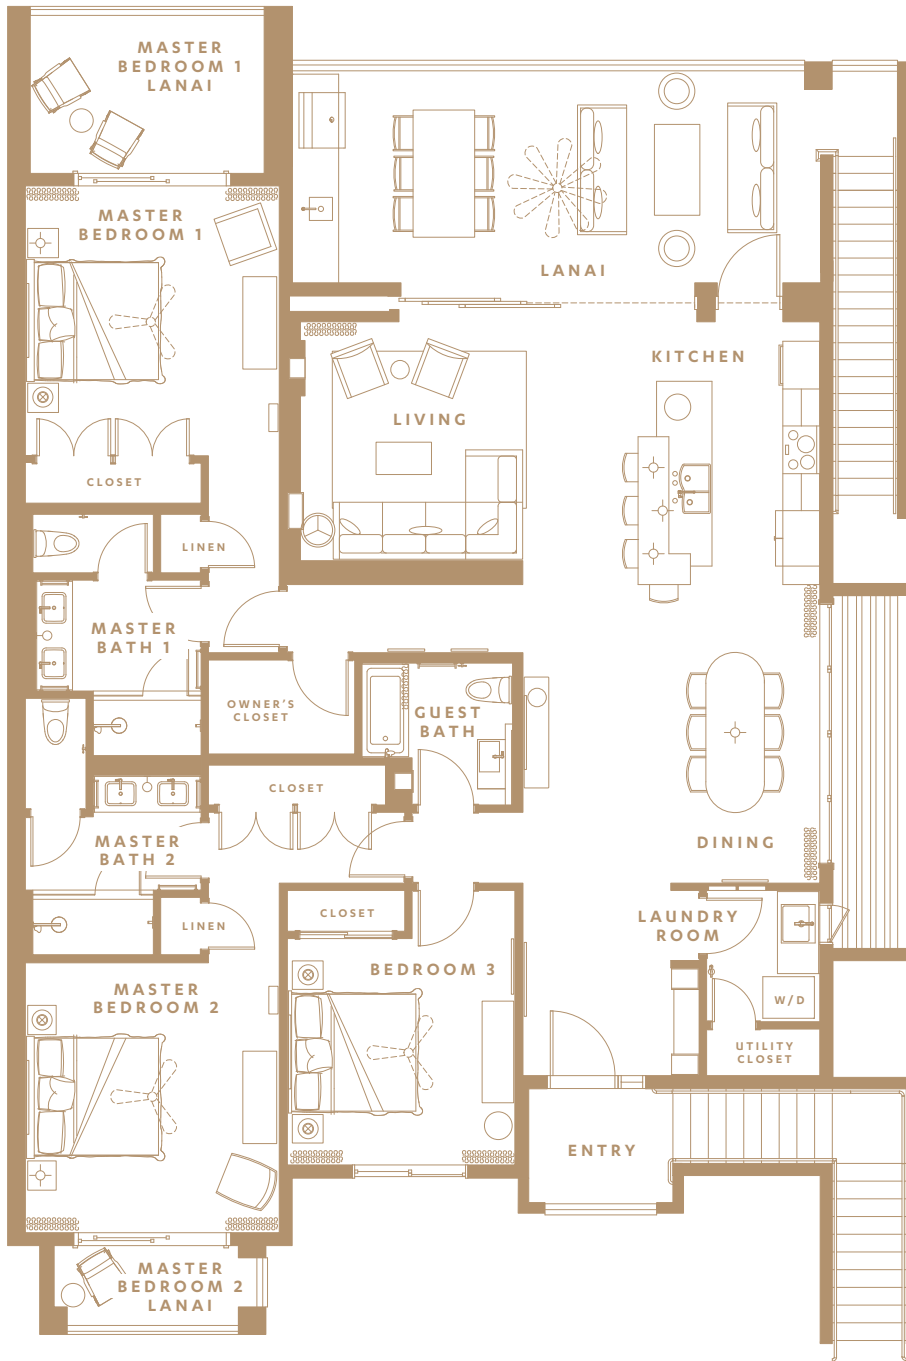

GARDEN VILLAS

3 | 3
BED | BATH

INTERIOR
2,047 SQFT

LANAI
521 SQFT

GARAGE
277 SQFT

TOTAL
2,893 SQFT

SECOND LEVEL

SECOND LEVEL

D

FLOORPLAN