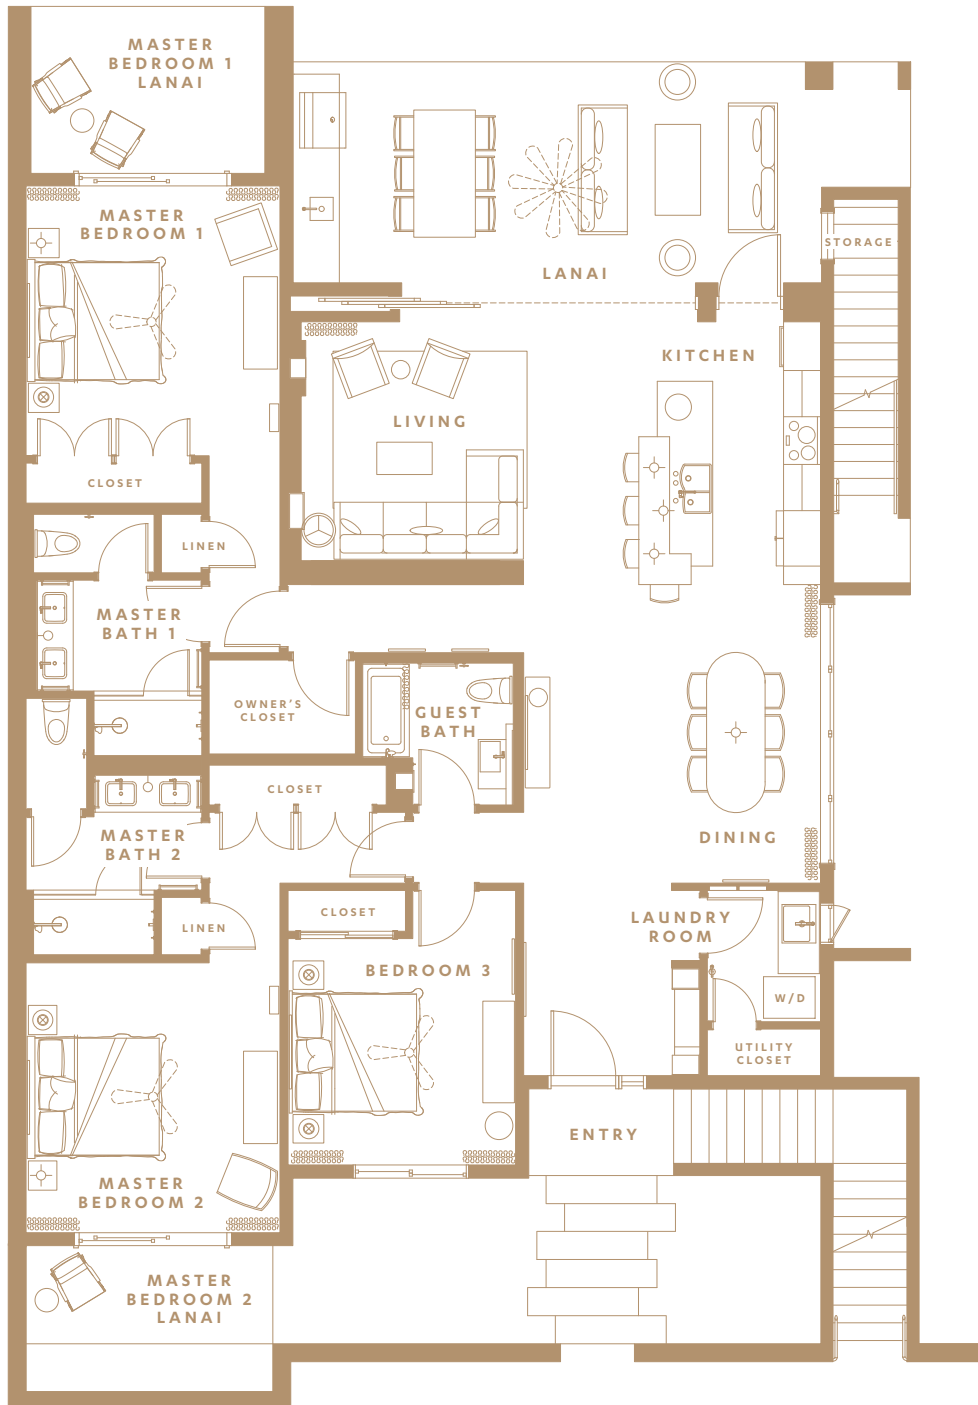

LUANA

GARDEN VILLAS

POWERPLAY DESTINATION PROPERTIES (HAWAII), INC
 LUANAGARDENVILLAS.COM

3 | **3**
 BED | BATH

INTERIOR
 2,047 SQFT

LANAI
 562 SQFT

GARAGE
 277 SQFT

TOTAL
 2,941 SQFT

GARDEN LEVEL

GARDEN LEVEL

B

FLOORPLAN