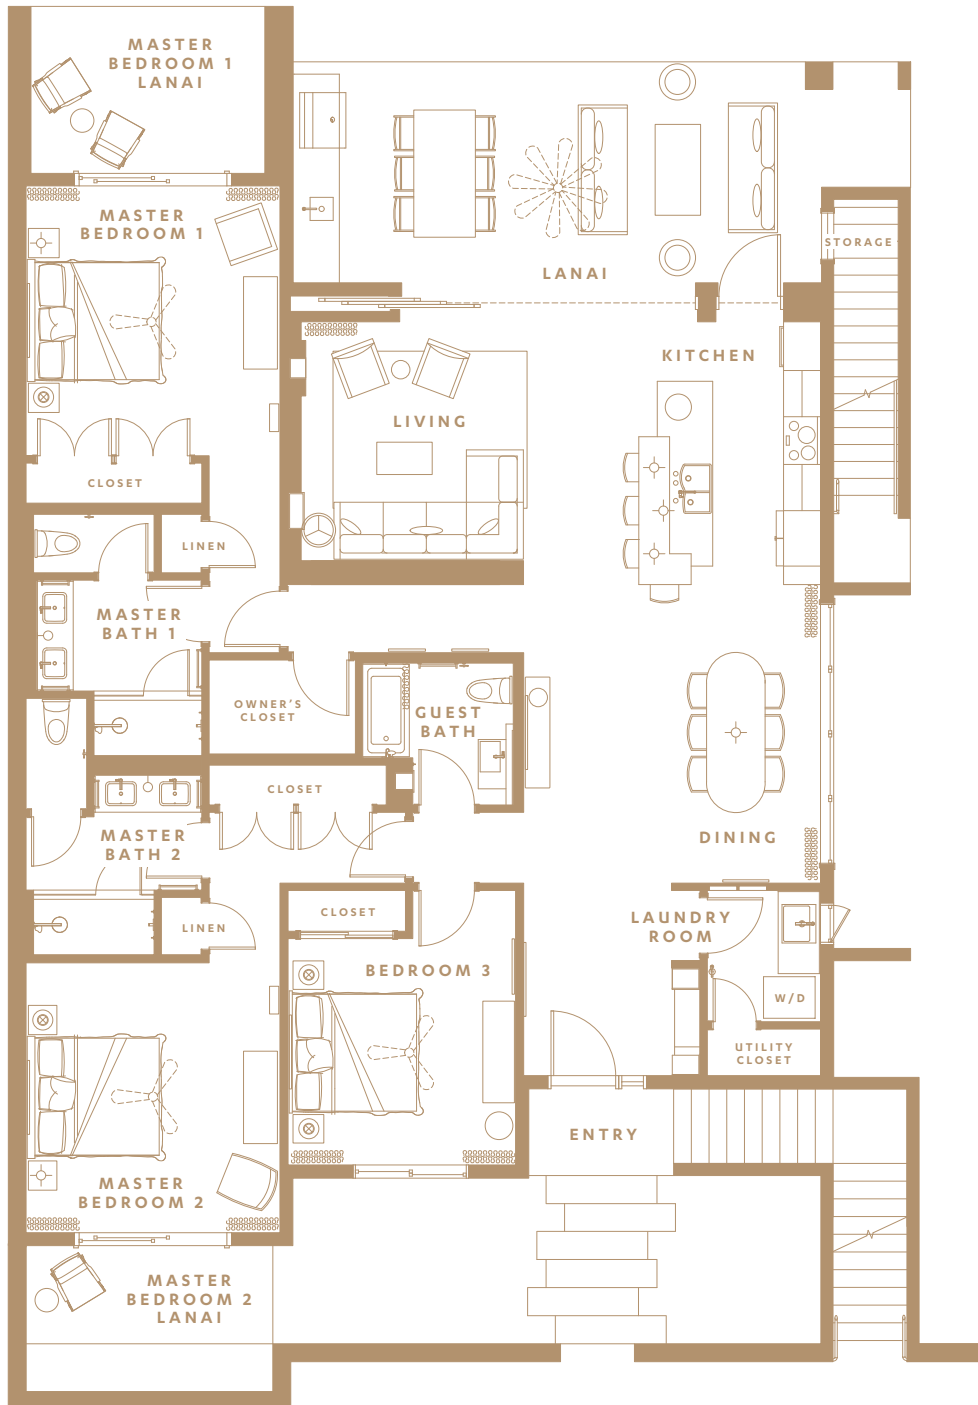

LUANA

GARDEN VILLAS

3 | **3**
 BED | BATH

INTERIOR
 2,047 SQFT

LANAI
 562 SQFT

GARAGE
 277 SQFT

TOTAL
 2,941 SQFT

GARDEN LEVEL

GARDEN LEVEL

B

FLOORPLAN