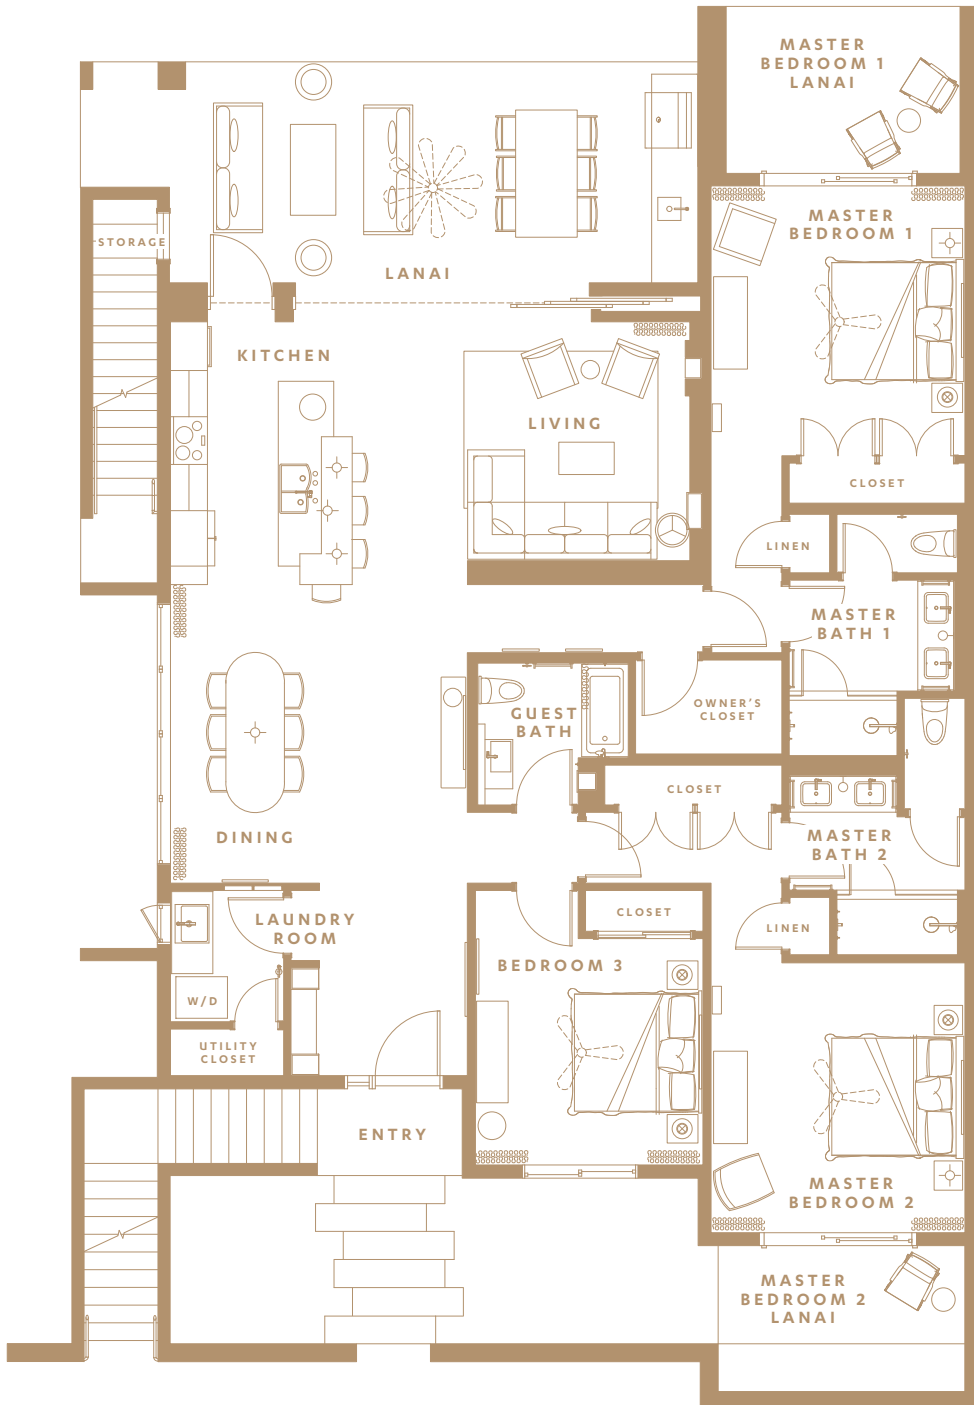

GARDEN VILLAS

POWERPLAY DESTINATION PROPERTIES (HAWAII), INC
LUANAGARDENVILLAS.COM

3 | 3
BED | BATH

INTERIOR
2,047 SQFT

LANAI
562 SQFT

GARAGE
277 SQFT

TOTAL
2,941 SQFT

GARDEN LEVEL

GARDEN LEVEL

A

FLOORPLAN